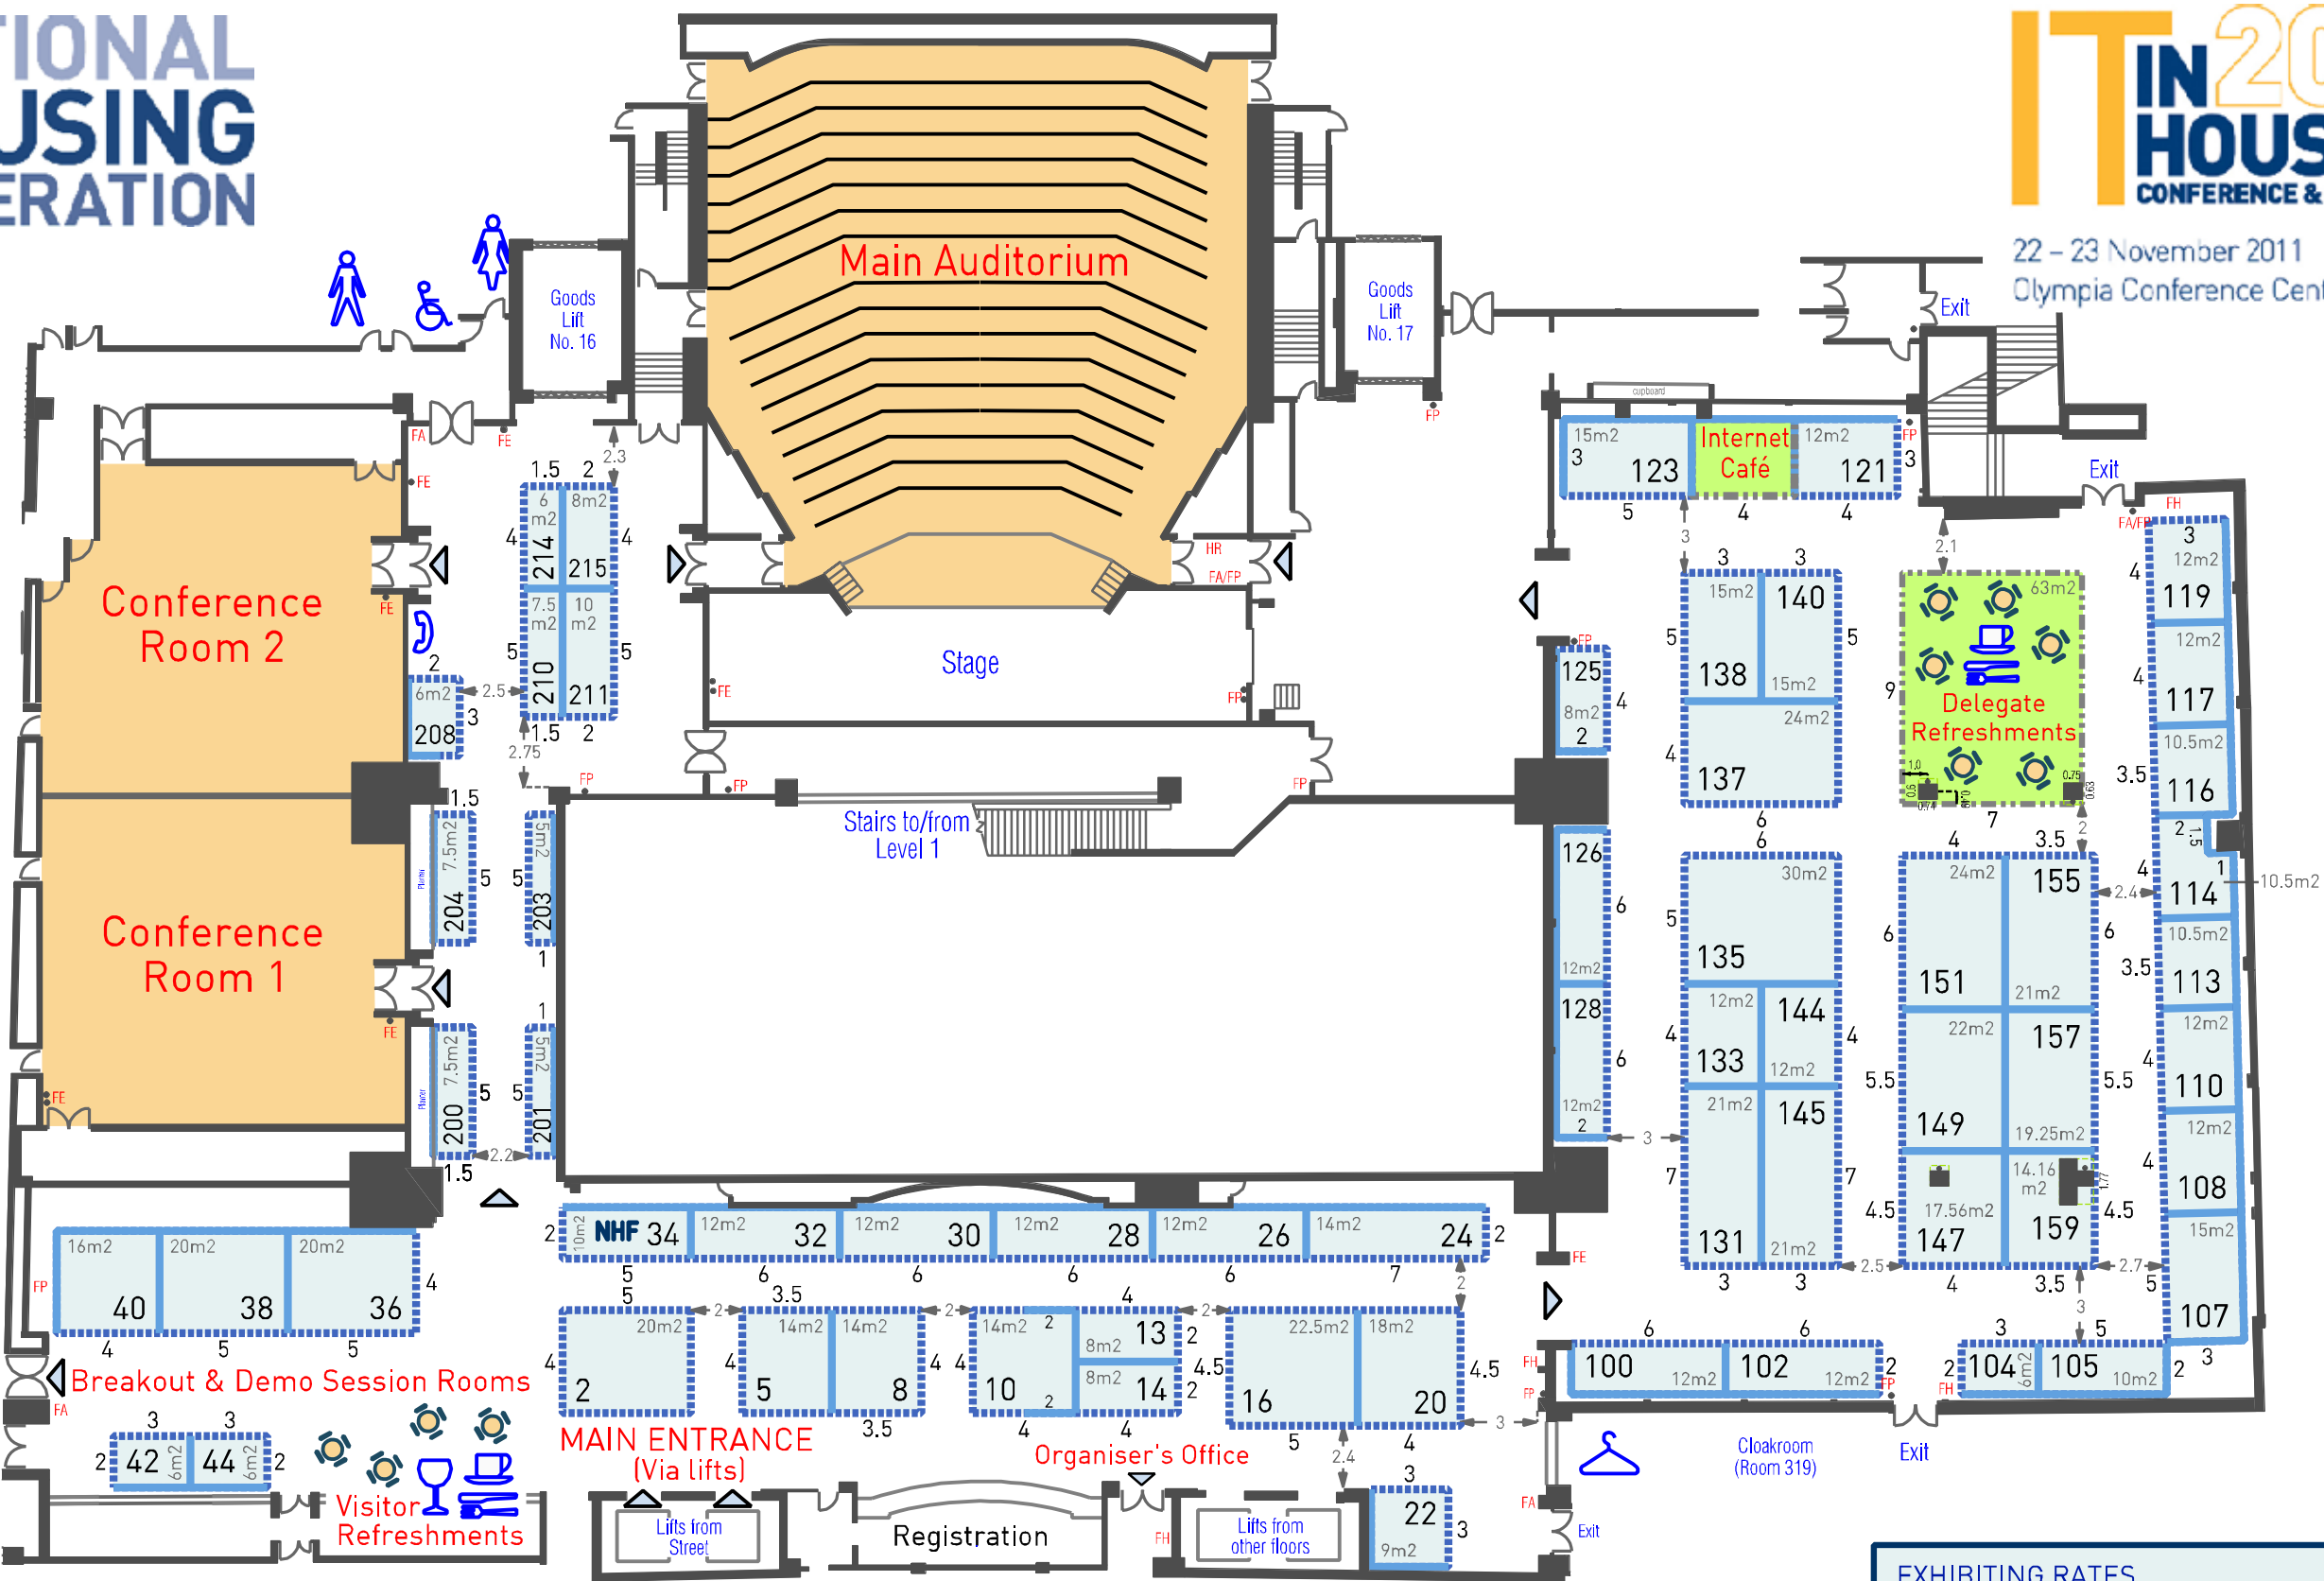

# The premier IT event in social housing - now in it's 12th successful year

22 - 23 November 2011  
Olympia Conference Centre, London

NATIONAL HOUSING FEDERATION

**EXHIBITING RATES**  
 Shell Scheme £285 + VAT / sqm  
 Space Only £270 + VAT / sqm  
 Walk-on packages and bespoke packages available on request.  
 Please ask us about the powerful and yet cost-effective sponsorship packages available at this event.

Organised by:  
 Foremarke EXHIBITIONS

Plan issued 8/6/11  
 This plan is subject to change at the discretion of the Exhibition Organiser.